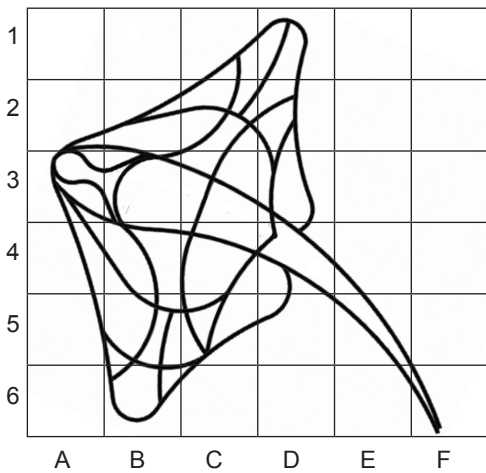

STORIES OF THE MOVING TIDE: Colour in with the Ghost Net Collective
 A Group of rays is called a 'fever'. How many rays can you find swimming in this fever?

Become a Designer Artist
 Design your own ray pattern.

1. Using the grid, redraw the original frame design.
2. Then draw your own ghost net design over the top.

This is how the Ghost Net Collective artists designed the rays that hang in Exchange Square.